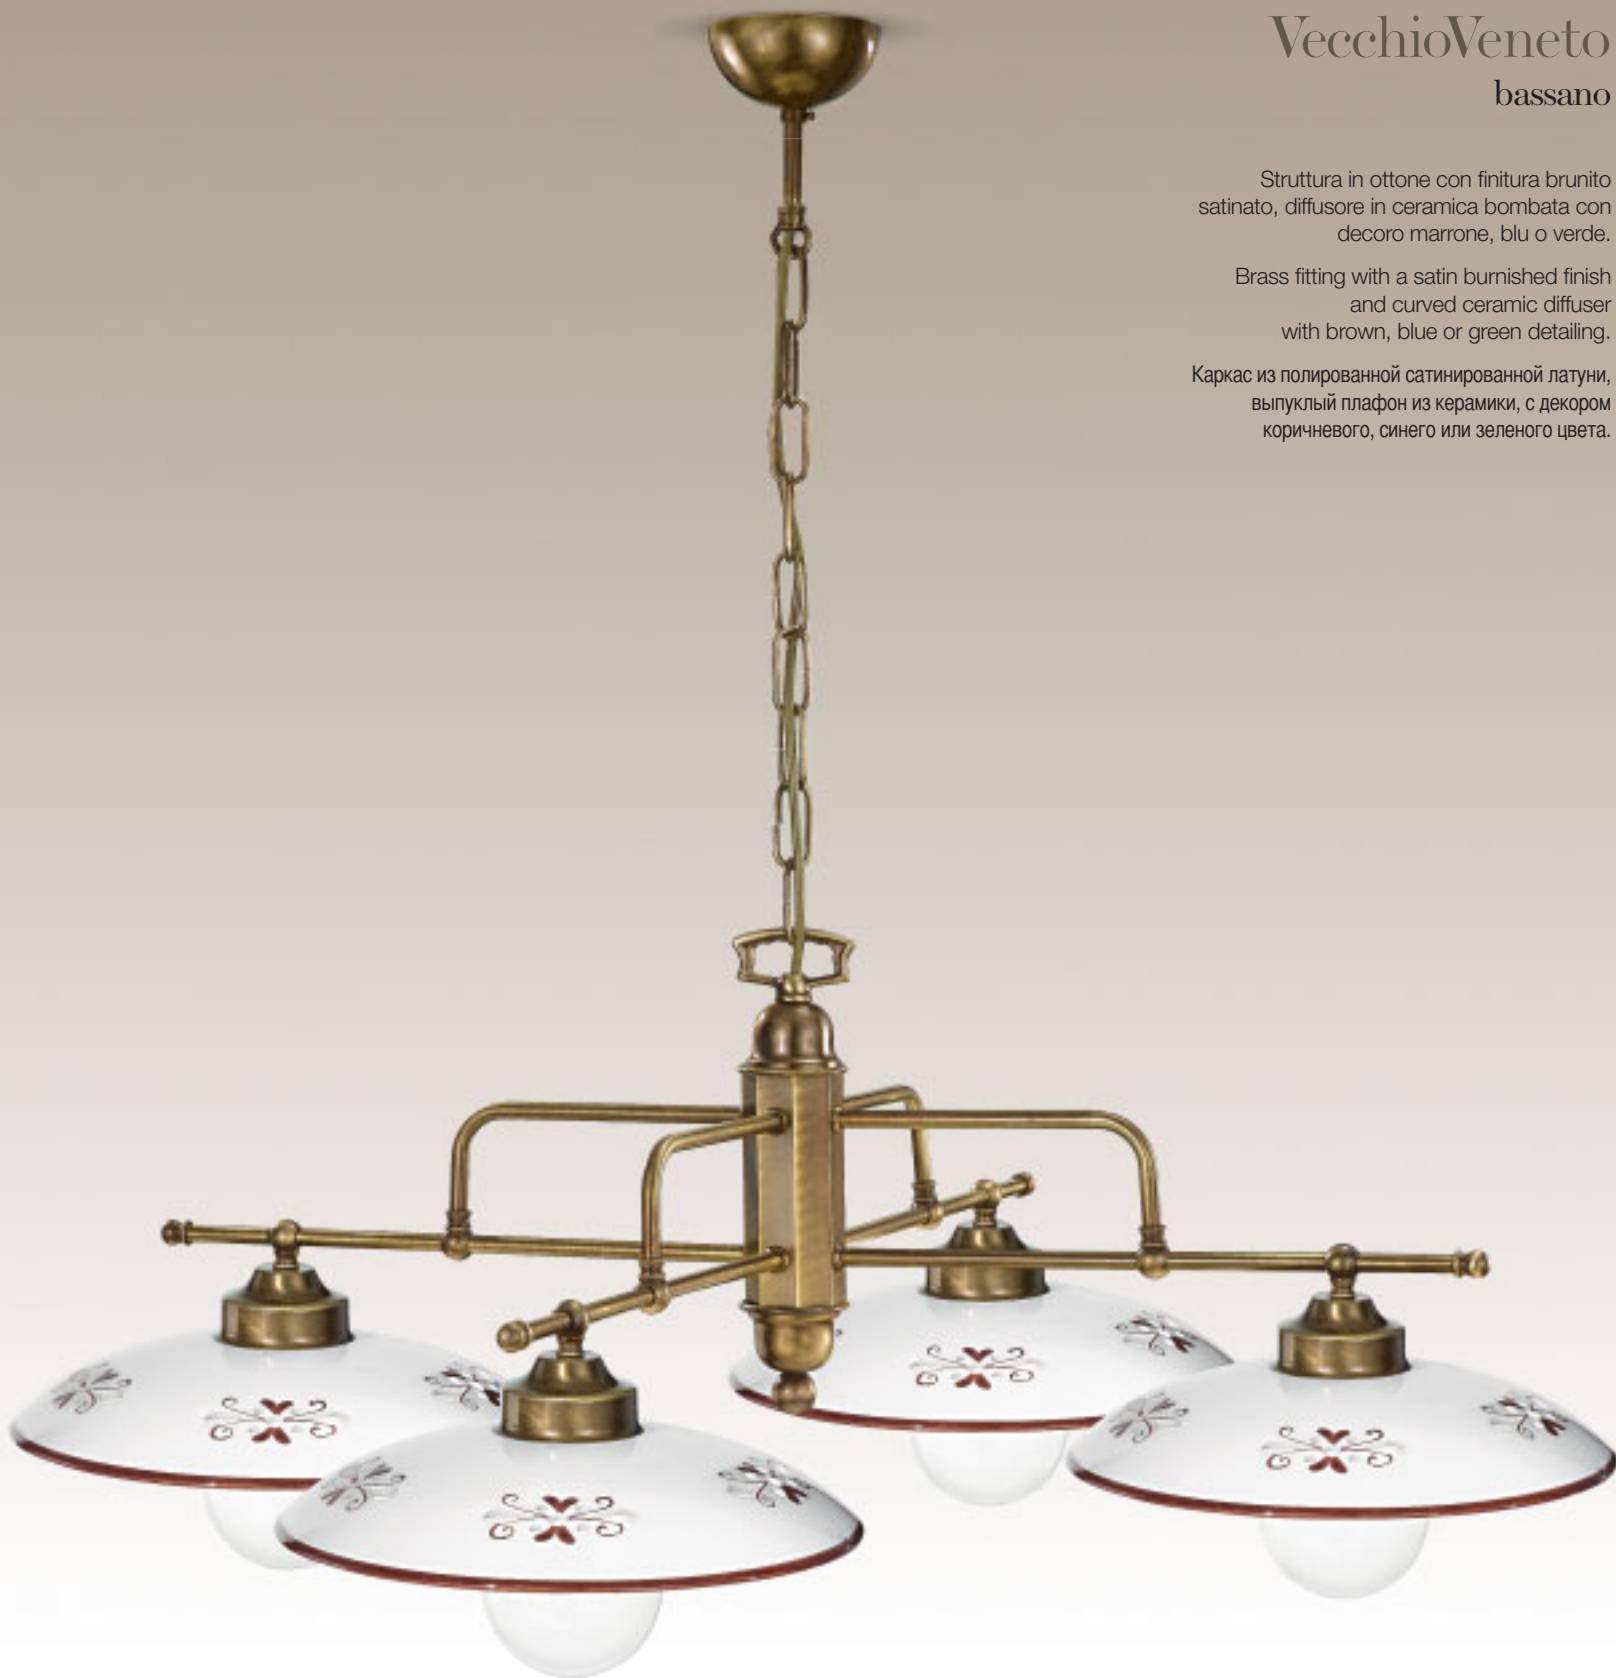

VecchioVeneto

bassano

Struttura in ottone con finitura brunito satinato, diffusore in ceramica bombata con decoro marrone, blu o verde.

Brass fitting with a satin burnished finish and curved ceramic diffuser with brown, blue or green detailing.

Каркас из полированной сатирированной латуни, выпуклый плафон из керамики, с декором коричневого, синего или зеленого цвета.

393/4S-CE1-..
Ø 30 x L 90 x H 29 cm
E27 4x100W

Decori disponibili:
Available detailing:
Предлагаемые варианты декора:

..MA marrone lucido
glazed brown
блестящий белый

..BL blu lucido
glazed blue
блестящий синий

..VE verde lucido
glazed green
блестящий зеленый