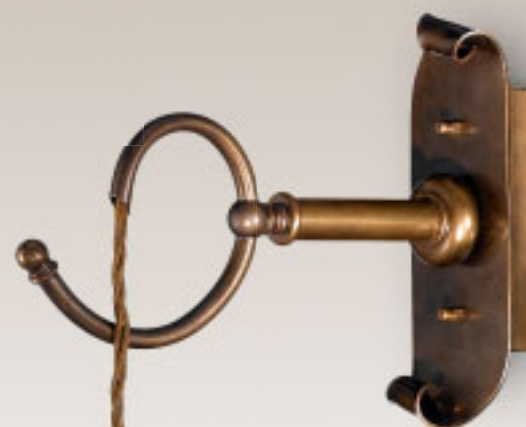

VecchioVeneto

bassano

Struttura in ottone con finitura brunito, diffusore in ceramica bombata con decoro marrone, blu o verde.

Brass fitting with a burnished finish and curved ceramic diffuser with brown, blue or green detailing.

Каркас из полированной латуни, выпуклый плафон из керамики, с декором коричневого, синего или зеленого цвета.

Decori disponibili:
Available detailing:
Предлагаемые варианты декора:

..MA marrone lucido
glazed brown
блестящий белый

..BL blu lucido
glazed blue
блестящий синий

..VE verde lucido
glazed green
блестящий зеленый